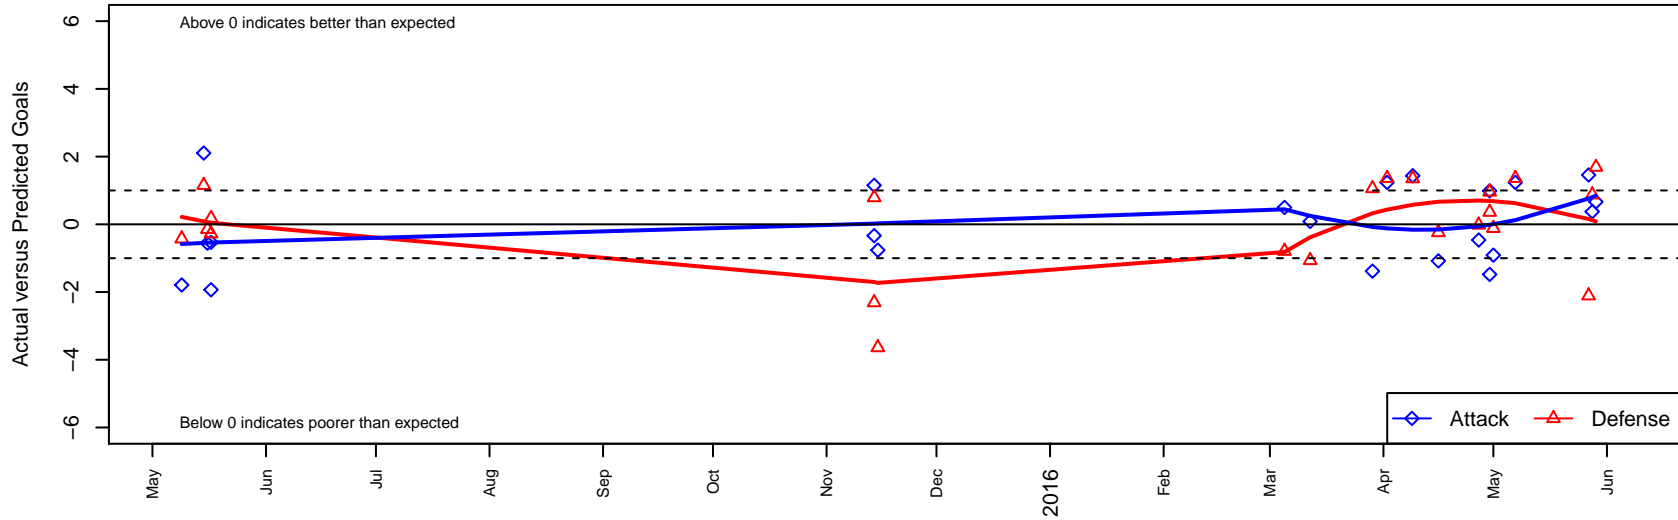

# Boise Nationals Athletico B00

Boise Nationals  
 Boise, ID  
 B00 total strength=1196  
 attack=5.08 defense=3.06  
 spr league = Spr Idaho D3 U15/16 B U16  
 notes= Bruns 2014

alt names used:  
 BOISE NATIONALS ATLETICO (ID)

Venues played:  
 2014 Spr Idaho D3 B U14  
 2014 ID Directors Cup U14  
 2015 FC Nova Fall Showcase U15/16 King  
 2015 Spr Idaho D3 U15/16 B U16  
 2015 Canyon Rim Classic U15-16 B U16  
 2015 ID State Cup U15

**Boise Nationals Athletico B00**  
 Dots are actual minus expected GF (blue circles) and GA (red triangles).  
 Blue line is smoothed change in attack strength. Red is smoothed change in defense strength.

**attack and defense variance (black dot)  
relative to other teams  
and top 10 in region**

**attack and defense rating  
relative to others at age  
and all opponents in last 13 months**

**attack and defense rating  
relative to others at age  
and all opponents in last 13 months**