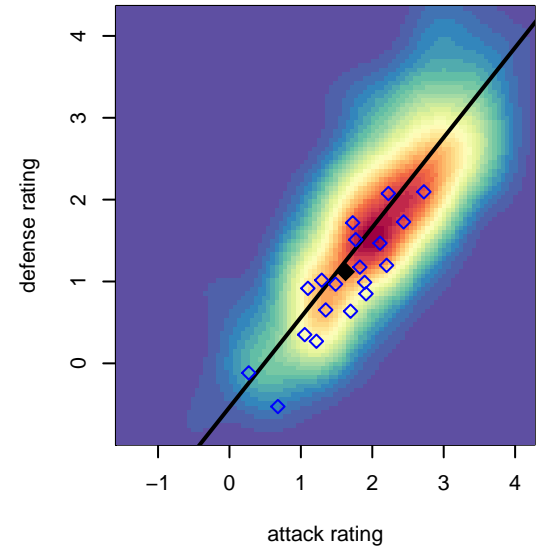

**Boise Nationals Athletico B00**  
 Dots are actual minus expected GF (blue circles) and GA (red triangles).  
 Blue line is smoothed change in attack strength. Red is smoothed change in defense strength.

**attack and defense variance (black dot)  
relative to other teams  
and top 10 in region**

**attack and defense rating  
relative to others at age  
and all opponents in last 13 months**

**attack and defense rating  
relative to others at age  
and all opponents in last 13 months**

**Performance relative to 13 month average**

**Performance relative to 13 month average**

Distribution of opponents  
 Red = Lose zone, Blue = Win zone, Green = Even  
 Black line separates win/lose zones